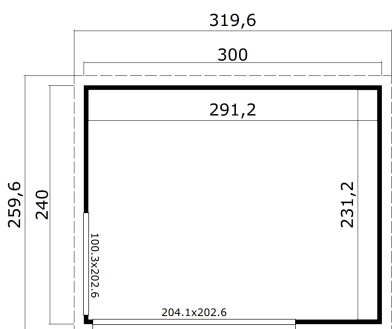

44 mm

1

0

PACKAGING: 2 PALLET(S)

 330 x 118 x 61 cm
668 kg

 245 x 114 x 27 cm
200 kg

EAN 4743329243371

DIMENSIONS

Floor area	6.73 m ²
Roof dimensions	3.20 x 2.60 m
Cubic volume	≈ 16.12 m ³
Wall height	≈ 2.39 m
Ridge height	≈ 2.39 m
Front overhang	≈ 10 cm

WINDOWS & DOORS

1 x Sliding door	204.1 x 202.6 cm
1 x Single window fixed	100.3 x 202.6 cm

ROOF & FLOOR

Roof boards	18.5x90 mm
Floor boards	18.5x90 mm
Roof surface	8.20 m ²
Roof angle	≈ 2 °
Treated Bearers	45x70 mm

* Optional roof covering available